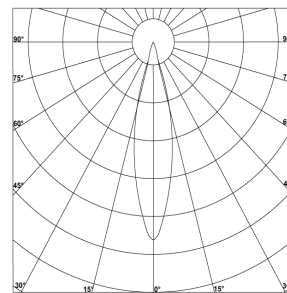

**LIGHT DISTRIBUTION**

**FINISHES**

**ACCESSORIES**

- Optical Accessories
- Honeycomb louver

**PRODUCT PARAMETER**

Power	Input Voltage	Beam Angle	CRI	CCT	Control Type	Finishes	IP Rating
7W	AC 120V-277V 50-60 Hz	15°	90-Ra>90	2700K	ON/OFF	White	IP-44
		24°	85-Ra>85	3000K	PHASE	Black	
		36°		4000K	DALI		
		16°x36°		6000K			
		55°x125°	x				