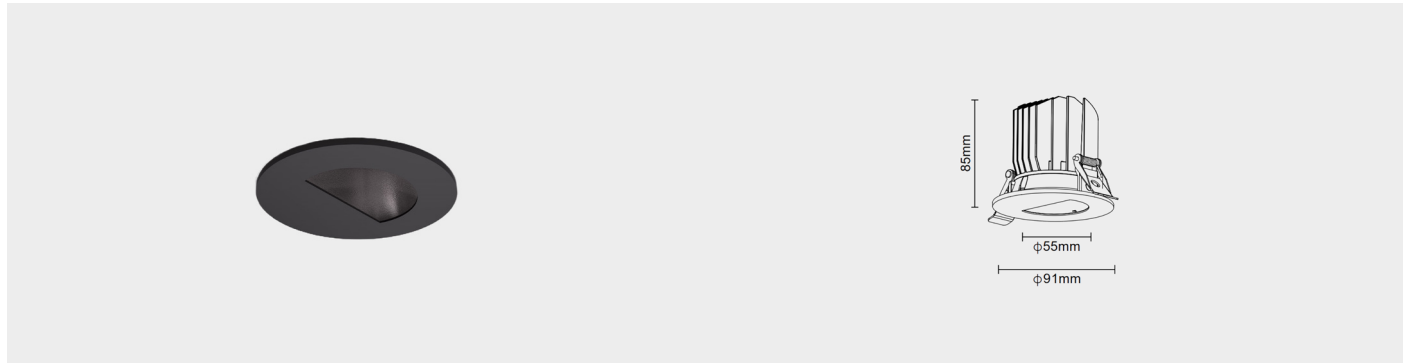

LIGHTS BY  
**JOHN SMITH**

**RECESSED LUMINAIRE - WALL WASHER  
DAWN**

**D31-091085**

**PRODUCT FEATURES**

**DESCRIPTION**

Dawn wall washer downlights are designed with asymmetric optics to deliver uniform vertical illumination across walls and surfaces. They enhance architectural features, textures, and artwork with a smooth light gradient and minimal glare. Constructed with a recessed housing for a clean, ceiling-integrated appearance. Available in various beam angles, wattages, and color temperatures for design flexibility. Ideal for use in galleries, retail spaces, hospitality, and premium commercial interiors.

**LIGHT DISTRIBUTION**

**FINISHES**

**PRODUCT PARAMETER**

Power	Input Voltage	Beam Angle	CRI	CCT	Control Type	Finishes	IP Rating
15W	AC 120V-277V 50-60 Hz	Asymetric	90-Ra>90	2700K	ON/OFF	White	IP-44
			85-Ra>85	3000K	PHASE	Black	
				4000K	DALI		
				6000K			