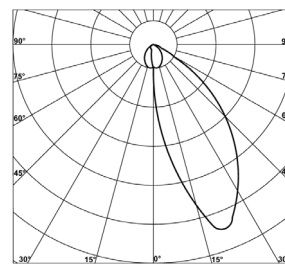

**LIGHT DISTRIBUTION**

**FINISHES**

**PRODUCT PARAMETER**

Power	Input Voltage	Beam Angle	CRI	CCT	Control Type	Finishes	IP Rating
15W	AC 120V-277V 50-60 Hz	Asymetric	90-Ra>90	2700K	ON/OFF	White	IP-44
			85-Ra>85	3000K	PHASE	Black	
				4000K	DALI		
				6000K			