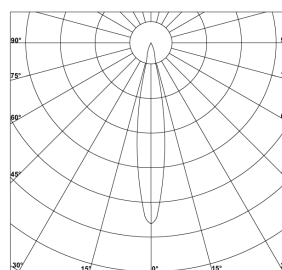

**RECESSED LUMINAIRE
FLARE**

**D92-031084
D94-031069**

PRODUCT FEATURES

DESCRIPTION

Flare downlights feature high-precision symmetric engineered for uniform vertical illuminance. The optical system minimizes glare and ensuring optimal visual comfort. Designed with a recessed die-cast aluminum housing for seamless ceiling integration. Ideal for residential, retail, and commercial environments requiring efficient, low-profile illumination.

LIGHT DISTRIBUTION

FINISHES

PRODUCT PARAMETER

Power	Input Voltage	Beam Angle	CRI	CCT	Control Type	Finishes	IP Rating
12W	AC 120V-277V 50-60 Hz	15°	90-Ra>90	2700K	ON/OFF	White	IP-44
		25°	85-Ra>85	3000K	PHASE	Black	
		36°		4000K 6000K	DALI		