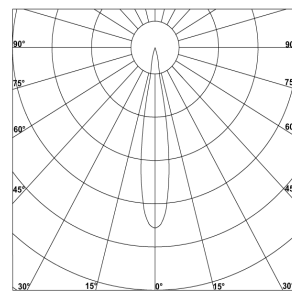

**LV MINI TRACK SPOT LUMINAIRE  
GLEAM**

**T41-018042**

**PRODUCT FEATURES**

**DESCRIPTION**

Gleam is a compact LED spotlight designed for 48V low voltage shelf track systems. Made of die-cast aluminum with adjustable tilt and rotation, it delivers precise accent lighting for retail and display applications. Gleam ensures high visual impact in a minimal footprint, while tool-free installation and modular accessories offer flexible layout and easy integration.

**LIGHT DISTRIBUTION**

**FINISHES**

**ACCESSORIES**

- Optical Accessories
- Honeycomb louver

**PRODUCT PARAMETER**

Power	Input Voltage	Beam Angle	CRI	CCT	Control Type	Finishes	Optional Finishes	IP Rating
1W	DC 48V	15°	90-Ra>90	2700K	ON/OFF	White	Dark Chrome	IP-44
3W		24°	85-Ra>85	3000K	PHASE DALI	Black	Gold Silver	IP-54
		36°		4000K 6000K				