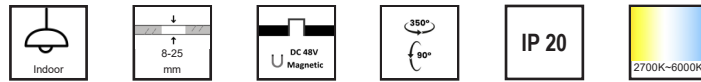

LV MINI TRACK SPOT LUMINAIRE
GLEAM

D42-018042

PRODUCT FEATURES

DESCRIPTION

Gleam is a compact LED spotlight designed for 48V low voltage shelf track systems. Made of die-cast aluminum with adjustable tilt and rotation, it delivers precise accent lighting for retail and display applications. Gleam ensures high visual impact in a minimal footprint, while tool-free installation and modular accessories offer flexible layout and easy integration.

LIGHT DISTRIBUTION

FINISHES

ACCESSORIES

- Optical Accessories
- Honeycomb louver

PRODUCT PARAMETER

Power	Input Voltage	Beam Angle	CRI	CCT	Control Type	Finishes	Optional Finishes	IP Rating
1W	DC 48V	15°	90-Ra>90	2700K	ON/OFF	White	Dark Chrome	IP-44
3W		24°	85-Ra>85	3000K	PHASE DALI	Black	Gold Silver	IP-54
		36°		4000K 6000K				