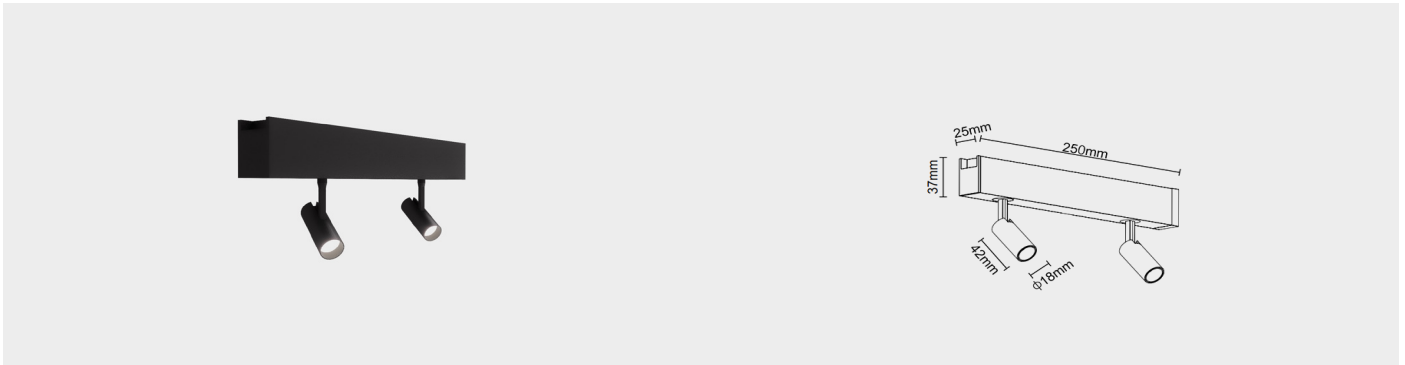

LV MINI TRACK SPOT LUMINAIRE
GLEAM

D42-018042

PRODUCT FEATURES

DESCRIPTION

Gleam is a compact LED spotlight designed for 48V low voltage shelf track systems. Made of die-cast aluminum with adjustable tilt and rotation, it delivers precise accent lighting for retail and display applications. Gleam ensures high visual impact in a minimal footprint, while tool-free installation and modular accessories offer flexible layout and easy integration.

LIGHT DISTRIBUTION

FINISHES

ACCESSORIES

- Optical Accessories
- Honeycomb louver

PRODUCT PARAMETER

Power	Input Voltage	Beam Angle	CRI	CCT	Control Type	Finishes	Optional Finishes	IP Rating
1W	DC 48V	15°	90-Ra>90	2700K	ON/OFF	White	Dark Chrome	IP-44
3W		24°	85-Ra>85	3000K	PHASE DALI	Black	Gold Silver	IP-54
		36°		4000K 6000K				