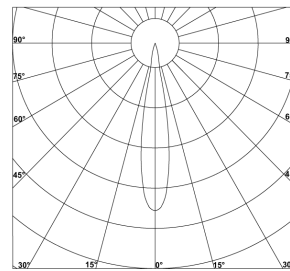

LV MINI TRACK SPOT LUMINAIRE
GLEAM

D42-018042

PRODUCT FEATURES

DESCRIPTION

Gleam is a compact LED spotlight designed for 48V low voltage shelf track systems. Made of die-cast aluminum with adjustable tilt and rotation, it delivers precise accent lighting for retail and display applications. Gleam ensures high visual impact in a minimal footprint, while tool-free installation and modular accessories offer flexible layout and easy integration.

LIGHT DISTRIBUTION

FINISHES

ACCESSORIES

- Optical Accessories
- Honeycomb louver

PRODUCT PARAMETER

Power	Input Voltage	Beam Angle	CRI	CCT	Control Type	Finishes	Optional Finishes	IP Rating
1W	DC 48V	15°	90-Ra>90	2700K	ON/OFF	White	Dark Chrome	IP-44
3W		24°	85-Ra>85	3000K	PHASE DALI	Black	Gold Silver	IP-54
		36°		4000K 6000K				