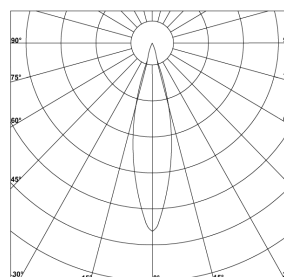

LIGHT DISTRIBUTION

FINISHES

ACCESSORIES

Optical Accessories

- Honeycomb louver
- Frosted

PRODUCT PARAMETER

Power	Input Voltage	Beam Angle	CRI	CCT	Control Type	Finishes	Optional Finishes	IP Rating
12W	AC 120V-277V 50-60 Hz	15°	90-Ra>90	2700K	ON/OFF	White	Dark Chrome	IP-44
		24°	85-Ra>85	3000K	PHASE	Black	Gold	
		36°		4000K	DALI		Silver	
		45°		6000K				