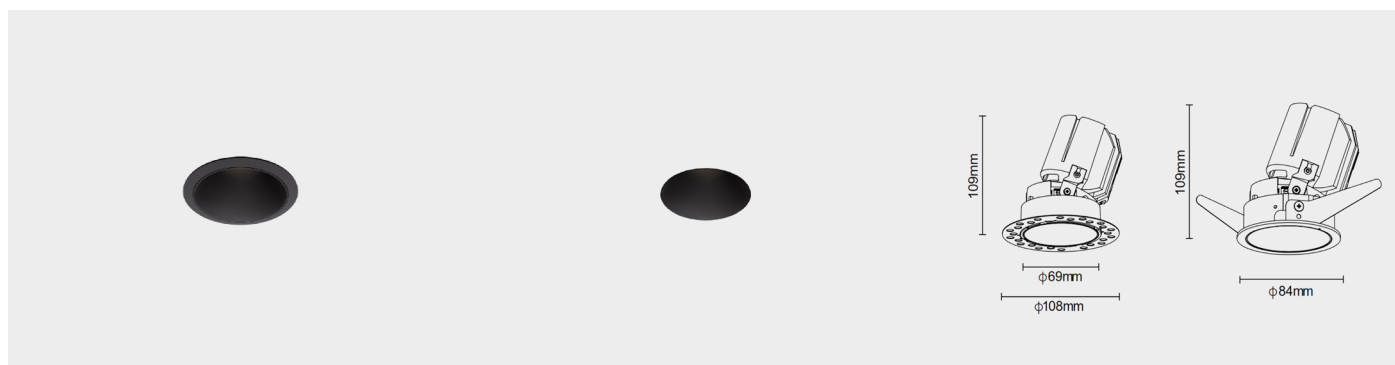

LIGHTS BY
JOHN SMITH

RECESSED LUMINAIRE
GLORIA

D12-084109
D15-069067

PRODUCT FEATURES

DESCRIPTION

The Gloria Series features die-cast aluminum downlights with an sleek design for seamless ceiling integration. Its split structure and embedded frame allow easy installation without ceiling damage. An advanced reflector design ensures low glare and high-quality illumination. Ideal for premium environments such as villas, hotels, museums, and boutiques.

LIGHT DISTRIBUTION

FINISHES

ACCESSORIES

Optical Accessories

- Honeycomb louver
- Frosted

PRODUCT PARAMETER

Power	Input Voltage	Beam Angle	CRI	CCT	Control Type	Finishes	Optional Finishes	IP Rating
12W	AC 120V-277V 50-60 Hz	15°	90-Ra>90	2700K	ON/OFF	White	Dark Chrome	IP-44
		24°	85-Ra>85	3000K	PHASE	Black	Gold	
		36°		4000K	DALI		Silver	
		45°		6000K				