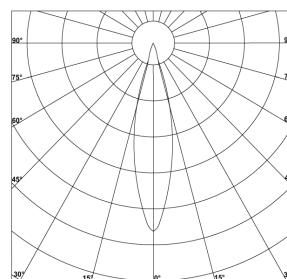

LIGHT DISTRIBUTION

FINISHES

ACCESSORIES

Optical Accessories

- Honeycomb louver
- Frosted

PRODUCT PARAMETER

Power	Input Voltage	Beam Angle	CRI	CCT	Control Type	Finishes	Optional Finishes	IP Rating
25W	AC 120V-277V 50-60 Hz	15°	90-Ra>90	2700K	ON/OFF	White	Dark Chrome	IP-44
		24°	85-Ra>85	3000K	PHASE	Black	Gold	
		36°		4000K	DALI		Silver	
		45°		6000K				