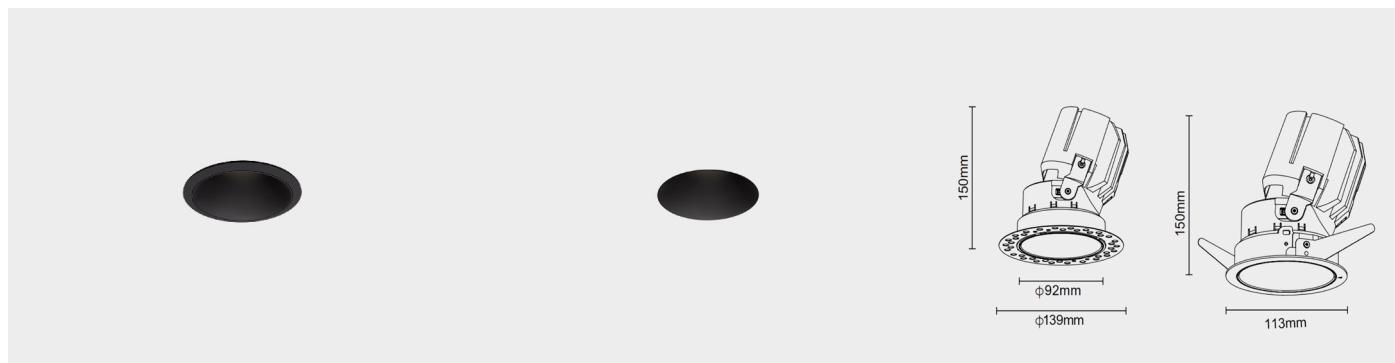

LIGHTS BY
JOHN SMITH

RECESSED LUMINAIRE
GLORIA

D13-113150
D16-092150

PRODUCT FEATURES

DESCRIPTION

The Gloria Series features die-cast aluminum downlights with an sleek design for seamless ceiling integration. Its split structure and embedded frame allow easy installation without ceiling damage. An advanced reflector design ensures low glare and high-quality illumination. Ideal for premium environments such as villas, hotels, museums, and boutiques.

LIGHT DISTRIBUTION

FINISHES

ACCESSORIES

Optical Accessories

- Honeycomb louver
- Frosted

PRODUCT PARAMETER

Power	Input Voltage	Beam Angle	CRI	CCT	Control Type	Finishes	Optional Finishes	IP Rating
25W	AC 120V-277V 50-60 Hz	15°	90-Ra>90	2700K	ON/OFF	White	Dark Chrome	IP-44
		24°	85-Ra>85	3000K	PHASE	Black	Gold	
		36°		4000K	DALI		Silver	
		45°		6000K				