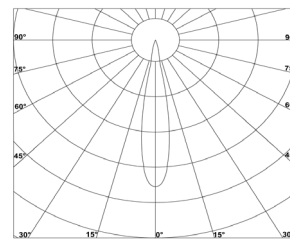

LIGHT DISTRIBUTION

ACCESSORIES

Pole Height

- 11-13/16 in (300mm)
- 23-5/8 in (600 mm)
- 35-7/16 in (900 mm)

Base Plate

- Dia: 2-15/16 in (75mm)

FINISHES

PRODUCT PARAMETER