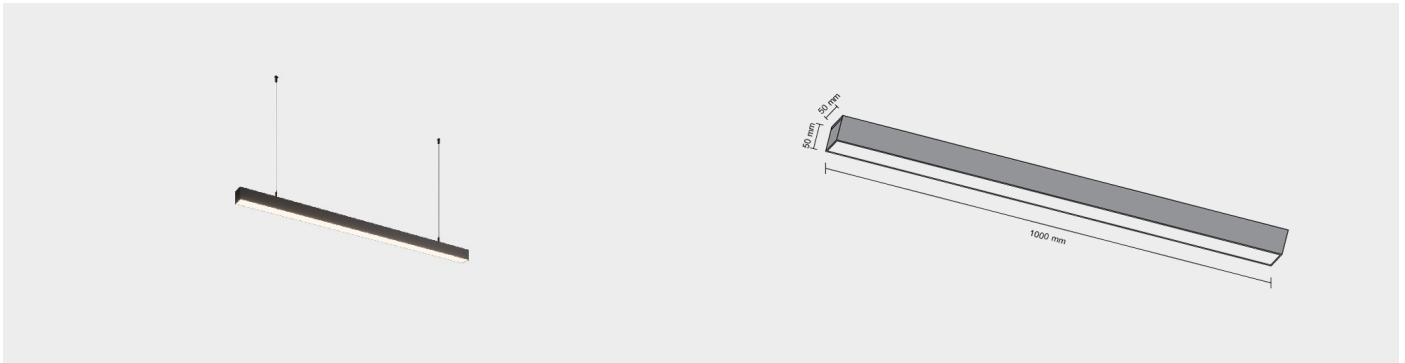

LINEAR PROFILE LUMINAIRE
LUCENT

P12-501000

PRODUCT FEATURES

DESCRIPTION

Lucent is a high-performance linear profile luminaire featuring an extruded aluminum housing and integrated LED modules. Designed for continuous, glare-free illumination, it supports surface mounted, and suspended installations. Lucent delivers uniform light output, making it ideal for offices, educational institutions, and modern residential applications. Available accessories include suspension kits, end caps, linear connectors, ceiling mounting frames, and joiners for seamless continuous runs.

LIGHT DISTRIBUTION

FINISHES

ACCESSORIES

- End caps (2 pcs.)
- Suspension kit
- Ceiling mounting kit
- Wall mounting kit
- 90° extrusion connection kit
- Joint connection kit

PRODUCT PARAMETER

Power	Input Voltage	Beam Angle	CRI	CCT	Control Type	Finishes	IP Rating
25W	DC 48V	Diffused	90-Ra>90	2700K	ON/OFF	White	IP-20
			85-Ra>85	3000K	PHASE	Black	
				4000K	DALI		
				6000K			