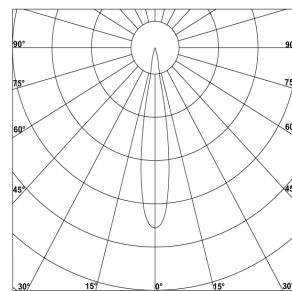

LINEAR PROFILE LUMINAIRE
LUCENT

P12-501000

PRODUCT FEATURES

DESCRIPTION

Lucent is a high-performance linear profile luminaire featuring an extruded aluminum housing and integrated LED modules. Designed for continuous, glare-free illumination, it supports surface mounted, and suspended installations. Lucent delivers uniform light output, making it ideal for offices, educational institutions, and modern residential applications. Available accessories include suspension kits, end caps, linear connectors, ceiling mounting frames, and joiners for seamless continuous runs.

LIGHT DISTRIBUTION

FINISHES

ACCESSORIES

- End caps (2 pcs.)
- Suspension kit
- Ceiling mounting kit
- Wall mounting kit
- 90° extrusion connection kit
- Joint connection kit

PRODUCT PARAMETER

Power	Input Voltage	Beam Angle	CRI	CCT	Control Type	Finishes	IP Rating
25W	DC 48V	Diffused	90-Ra>90	2700K	ON/OFF	White	IP-20
			85-Ra>85	3000K	PHASE	Black	
				4000K	DALI		
				6000K			