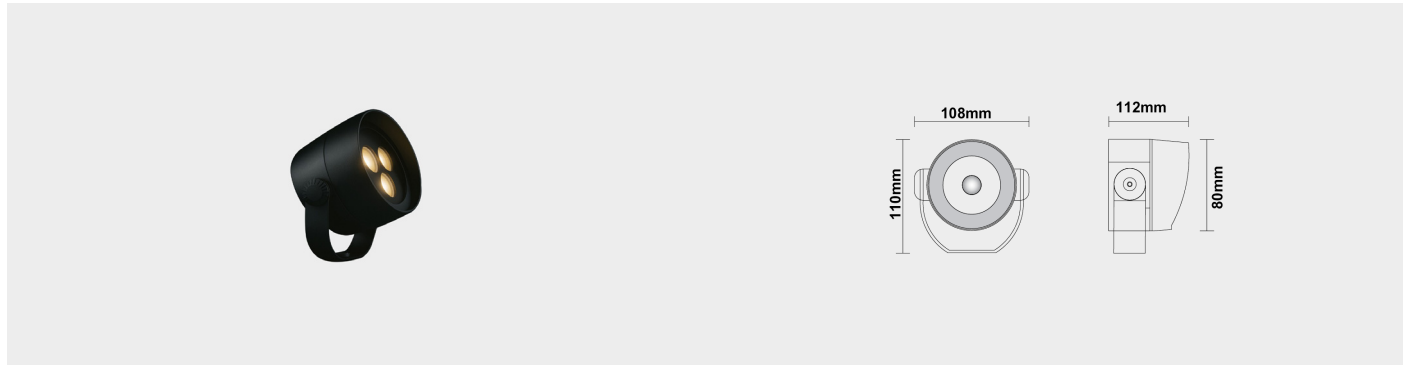

**GARDEN LUMINAIRE  
LUNOR**

**H34-080110**

**PRODUCT FEATURES**

**DESCRIPTION**

The garden luminaire featuring a sleek, minimalist design tailored for modern landscape environments. Constructed from die-cast aluminum with a stabilized powder coated finish, it delivers uniform, glare-free illumination ideal for pathways, gardens, and outdoor architectural accents. Integrated with high-efficiency optics for controlled light distribution and long-lasting outdoor durability.

**LIGHT DISTRIBUTION**

**ACCESSORIES**

Optical Accessories

- Honeycomb louver
- Antiglare Shield
- Snoot

**FINISHES**

**PRODUCT PARAMETER**

Power	Input Voltage	Beam Angle	CRI	CCT	Control Type	Finishes	Optional Finishes	IP Rating
10W	DC 24V	Asymmetric	90-Ra>90	2700K	ON/OFF	White	Gray Silver	IP-66
			85-Ra>85	3000K	PHASE	Black	Basalt Gray	
	4000K		DALI	Moss Green				
	6000K		DMX	Corten Brown				
							Dark Brown	