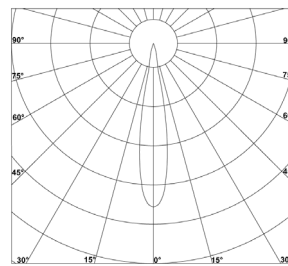

**LIGHT DISTRIBUTION**

**ACCESSORIES**

Optical Accessories

- Honeycomb louver
- Antiglare Shield
- Snoot

**FINISHES**

**PRODUCT PARAMETER**

Power	Input Voltage	Beam Angle	CRI	CCT	Control Type	Finishes	Optional Finishes	IP Rating
10W	DC 24V	Asymmetric	90-Ra>90	2700K	ON/OFF	White	Gray Silver	IP-66
			85-Ra>85	3000K	PHASE	Black	Basalt Gray	
	4000K		DALI	Moss Green				
	6000K		DMX	Corten Brown				
							Dark Brown	