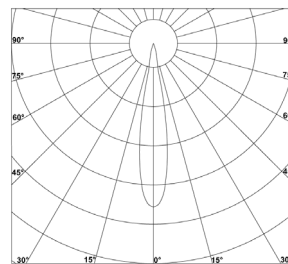

LIGHT DISTRIBUTION

ACCESSORIES

Optical Accessories

- Honeycomb louver
- Antiglare Shield
- Snoot

FINISHES

PRODUCT PARAMETER

Power	Input Voltage	Beam Angle	CRI	CCT	Control Type	Finishes	Optional Finishes	IP Rating
10W	DC 24V	Asymmetric	90-Ra>90	2700K	ON/OFF	White	Gray Silver	IP-66
			85-Ra>85	3000K	PHASE	Black	Basalt Gray	
	4000K		DALI		Moss Green			
	6000K		DMX		Corten Brown			
							Dark Brown	