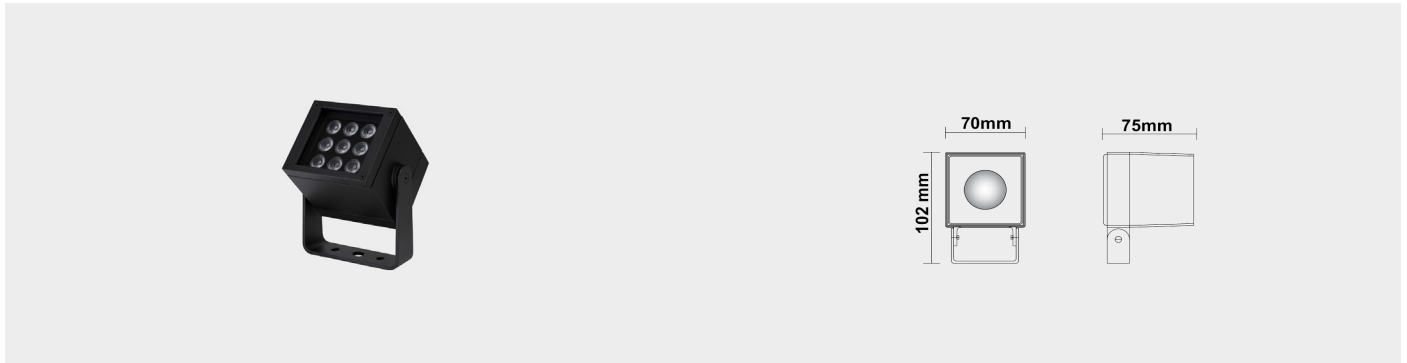

**GARDEN LUMINAIRE
LUNOR**

H35-070102

PRODUCT FEATURES

DESCRIPTION

The garden luminaire featuring a sleek, minimalist design tailored for modern landscape environments. Constructed from die-cast aluminum with a stabilized powder coated finish, it delivers uniform, glare-free illumination ideal for pathways, gardens, and outdoor architectural accents. Integrated with high-efficiency optics for controlled light distribution and long-lasting outdoor durability.

LIGHT DISTRIBUTION

ACCESSORIES

Optical Accessories

- Honeycomb louver
- Antiglare Shield
- Snoot

FINISHES

PRODUCT PARAMETER

Power	Input Voltage	Beam Angle	CRI	CCT	Control Type	Finishes	Optional Finishes	IP Rating
10W	DC 24V	Asymmetric	90-Ra>90	2700K	ON/OFF	White	Gray Silver	IP-66
			85-Ra>85	3000K	PHASE	Black	Basalt Gray	
	4000K		DALI		Moss Green			
	6000K		DMX		Corten Brown			
							Dark Brown	