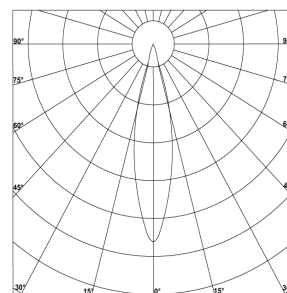

LIGHT DISTRIBUTION

FINISHES

ACCESSORIES

Optical Accessories

- Honeycomb louver
- Frosted

PRODUCT PARAMETER

Power	Input Voltage	Beam Angle	CRI	CCT	Control Type	Finishes	Optional Finishes	IP Rating
12W	AC 120V-277V 50-60 Hz	15°	90-Ra>90	2700K	ON/OFF	White	Dark Chrome	IP-44
		24°	85-Ra>85	3000K	PHASE	Black	Gold	
		36°		4000K	DALI		Silver	
		45°		6000K				