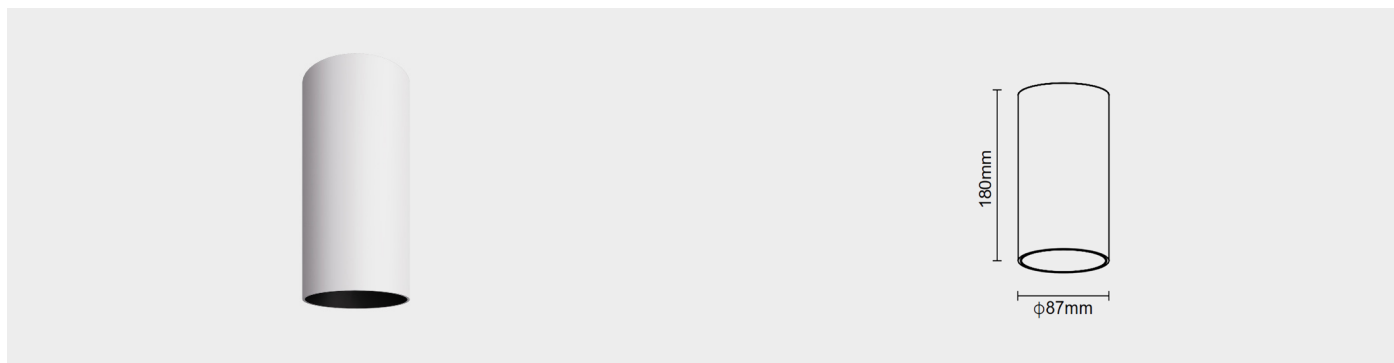

LIGHTS BY
JOHN SMITH

SURFACE LUMINAIRE
LUX

D62-087180

PRODUCT FEATURES

DESCRIPTION

Lux is a surface-mounted cylindrical downlight designed for direct ceiling installation without the need for recessed housings. Featuring a sleek, modern cylindrical profile, it delivers efficient general or accent lighting with minimal visual intrusion. Engineered for easy installation and maintenance, LUX is available in multiple diameters, wattages, and beam angles to suit diverse lighting requirements. Ideal for residential, retail, hospitality, and commercial interiors where surface-mounted solutions are preferred.

LIGHT DISTRIBUTION

FINISHES

ACCESSORIES

Optical Accessories

- Honeycomb louver
- Frosted

PRODUCT PARAMETER

Power	Input Voltage	Beam Angle	CRI	CCT	Control Type	Finishes	Optional Finishes	IP Rating
25W	AC 120V-277V 50-60 Hz	15°	90-Ra>90	2700K	ON/OFF	White	Dark Chrome	IP-44
		24°	85-Ra>85	3000K	PHASE	Black	Gold	
		36°		4000K	DALI		Silver	
		45°		6000K				