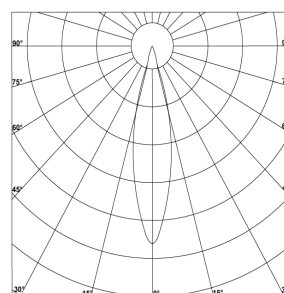

LIGHT DISTRIBUTION

FINISHES

ACCESSORIES

Optical Accessories

- Honeycomb louver
- Frosted

PRODUCT PARAMETER

Power	Input Voltage	Beam Angle	CRI	CCT	Control Type	Finishes	Optional Finishes	IP Rating
25W	AC 120V-277V 50-60 Hz	15°	90-Ra>90	2700K	ON/OFF	White	Dark Chrome	IP-44
		24°	85-Ra>85	3000K	PHASE	Black	Gold	
		36°		4000K	DALI		Silver	
		45°		6000K				