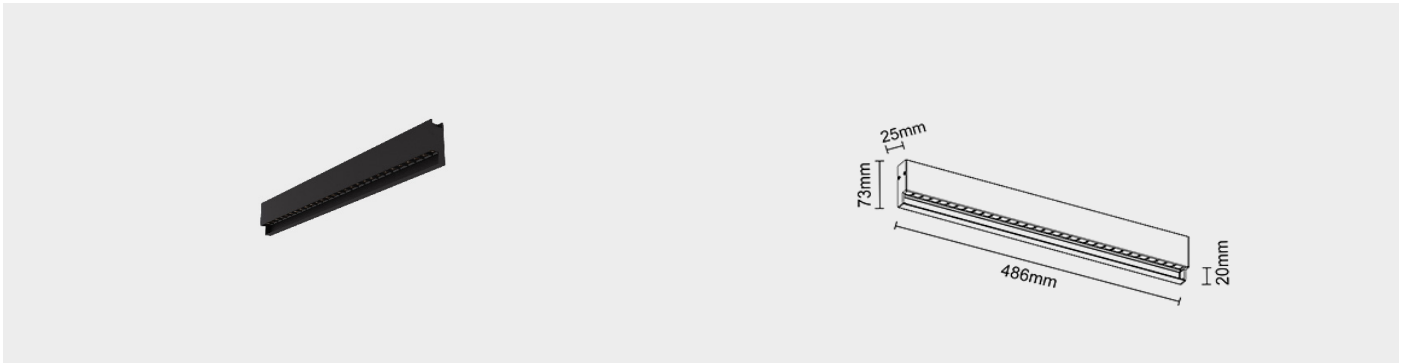

LV TRACK WALL WASHER LUMINAIRE
RAYON

T13-486073

PRODUCT FEATURES

DESCRIPTION

Rayon magnetic track lighting is a 48V low-voltage, versatile solution that utilizes magnetic coupling for tool-free fixture installation and repositioning.

Designed for flexible layouts in architectural and interior applications, the system supports a wide range of luminaires, including linear modules and spotlights. It is ideal for commercial, retail, and modern residential environments.