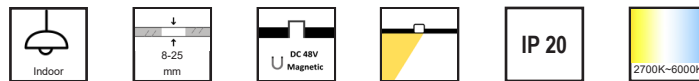

DESCRIPTION

Rayon magnetic track lighting is a 48V low-voltage, versatile solution that utilizes magnetic coupling for tool-free fixture installation and repositioning.

Designed for flexible layouts in architectural and interior applications, the system supports a wide range of luminaires, including linear modules and spotlights. It is ideal for commercial, retail, and modern residential environments.

The system offers clean aesthetics, dimmable and smart control options, and a sleek, integrated appearance making it perfect for dynamic architectural lighting solutions.