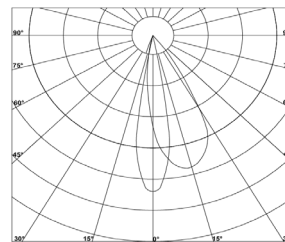

LIGHT DISTRIBUTION