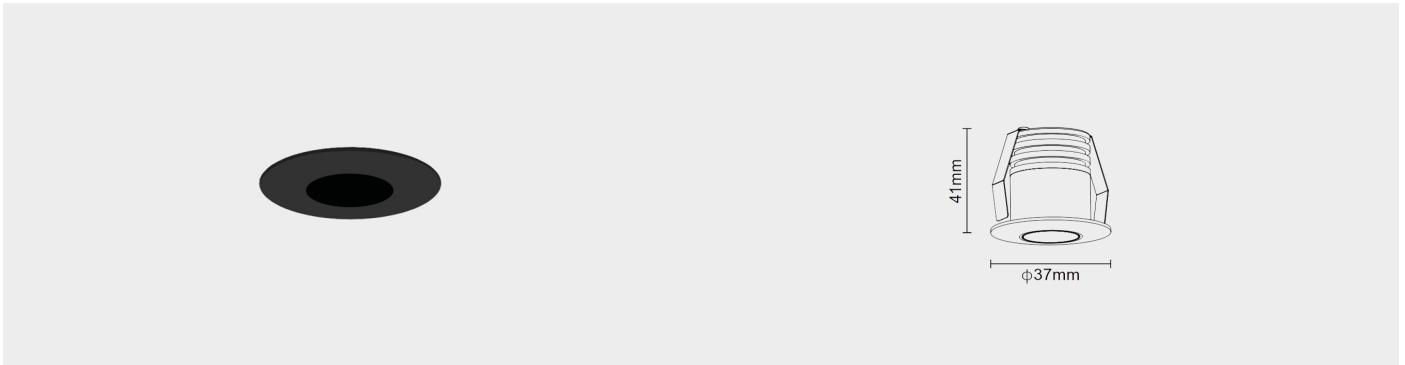

**RECESSED LUMINAIRE**  
**SIRIUS**

**D51-037041**

**PRODUCT FEATURES**

**DESCRIPTION**

Sirius is a compact, high-output LED mini spotlight engineered for focused illumination in shelving, showcases, and different environments. Constructed with a die-cast aluminum body and precision optics, it delivers tight beam angles ideal for highlighting featured items with clarity and contrast. Sirius allows flexible installation, making it an excellent choice for space-constrained and detail-focused lighting applications.

**LIGHT DISTRIBUTION**

**FINISHES**

**ACCESSORIES**

Optical Accessories

- Honeycomb louver
- Frosted

**PRODUCT PARAMETER**

Power	Input Voltage	Beam Angle	CRI	CCT	Control Type	Finishes	Optional Finishes	IP Rating
1W	AC 120V-277V 50-60 Hz	15°	90-Ra>90	2700K	ON/OFF	White	Dark Chrome	IP-44
		24°	85-Ra>85	3000K	PHASE	Black	Gold	IP-54
		36°		4000K	DALI		Silver	
		45°		6000K				