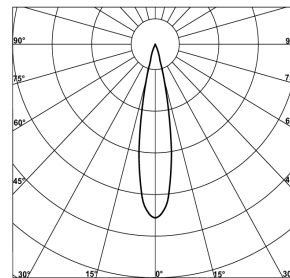

**RECESSED LUMINAIRE**  
**SIRIUS**

**D51-037041**

**PRODUCT FEATURES**

**DESCRIPTION**

Sirius is a compact, high-output LED mini spotlight engineered for focused illumination in shelving, showcases, and different environments. Constructed with a die-cast aluminum body and precision optics, it delivers tight beam angles ideal for highlighting featured items with clarity and contrast. Sirius allows flexible installation, making it an excellent choice for space-constrained and detail-focused lighting applications.

**LIGHT DISTRIBUTION**

**FINISHES**

**ACCESSORIES**

Optical Accessories

- Honeycomb louver
- Frosted

**PRODUCT PARAMETER**

Power	Input Voltage	Beam Angle	CRI	CCT	Control Type	Finishes	Optional Finishes	IP Rating
1W	AC 120V-277V 50-60 Hz	15°	90-Ra>90	2700K	ON/OFF	White	Dark Chrome	IP-44
		24°	85-Ra>85	3000K	PHASE	Black	Gold	IP-54
		36°		4000K	DALI		Silver	
		45°		6000K				